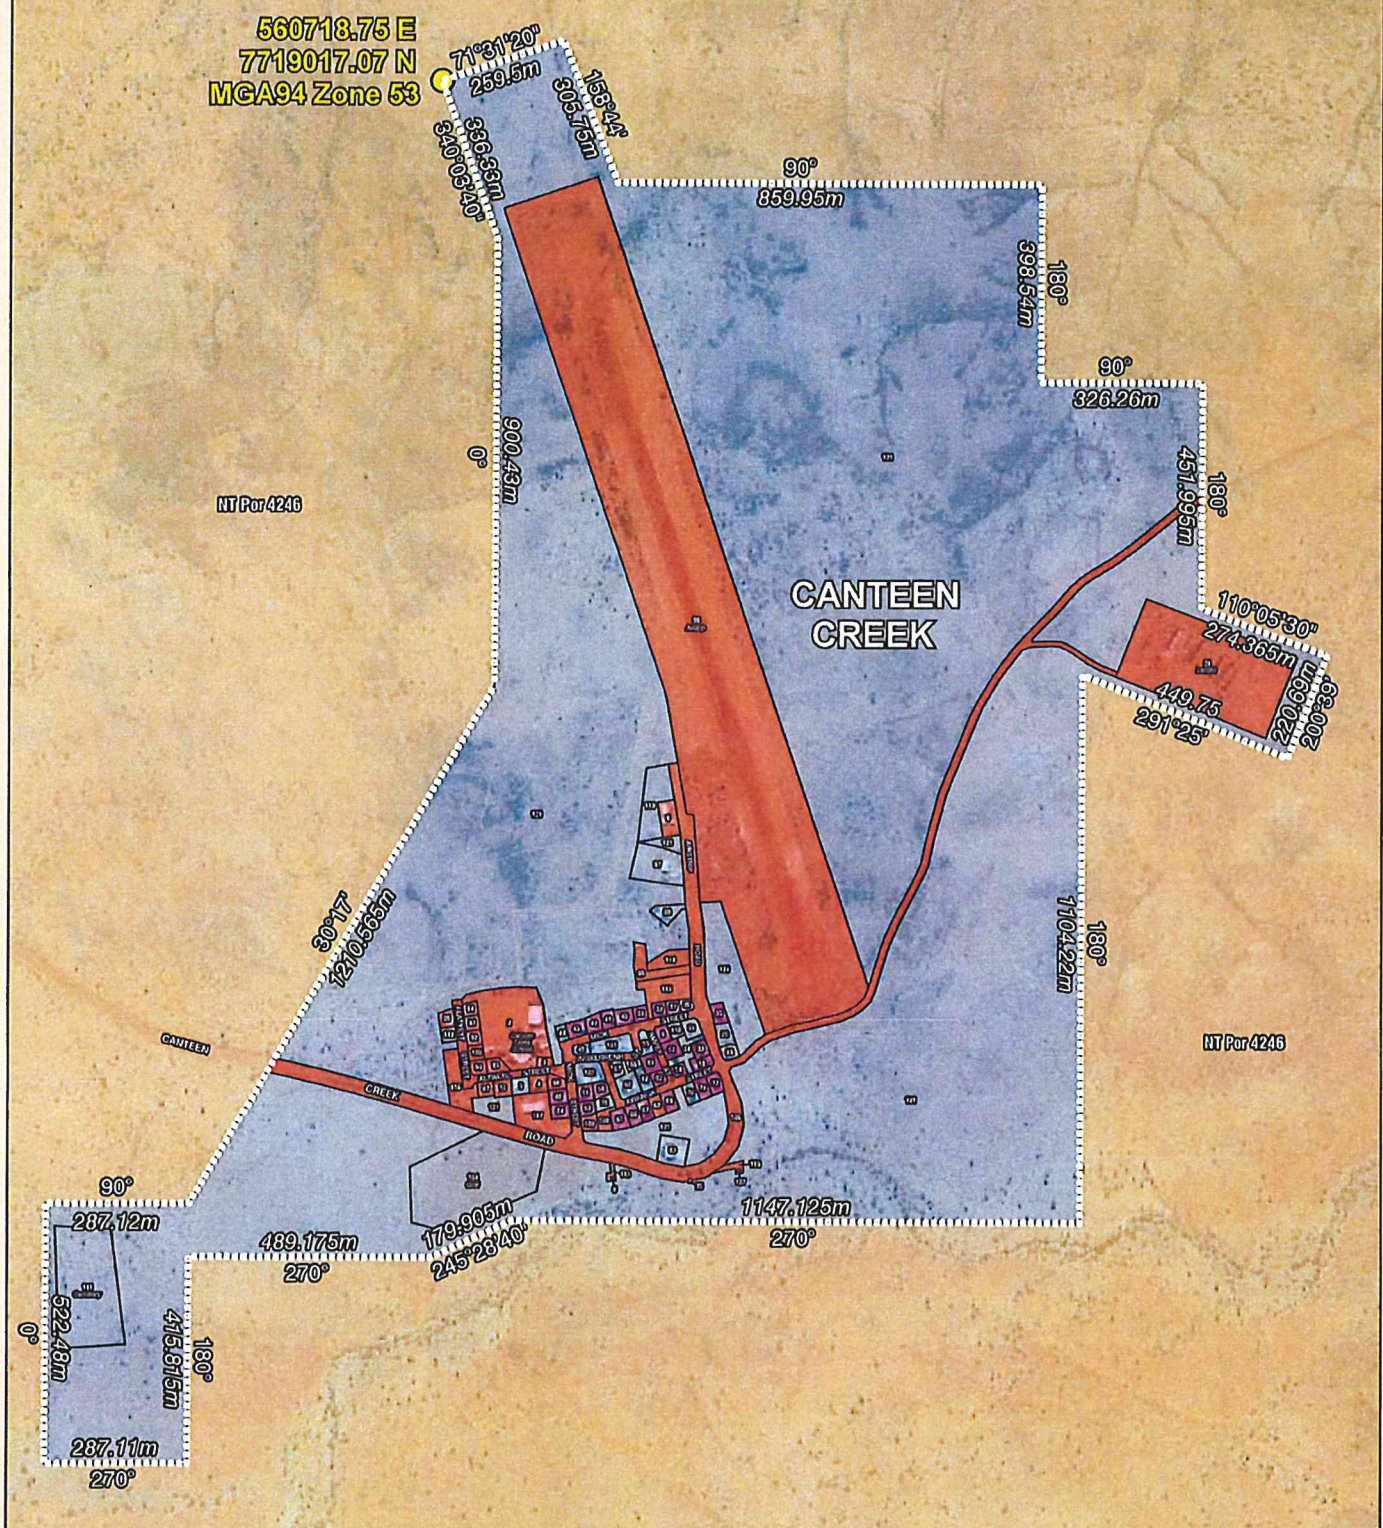

SCHEDULE 4 – MAP OF TOWNSITE/ILUA AREA

SCHEDULE 4

LEGEND

- Cadastral
- ILUA Boundary
- Vacant Crown Land
- Proposed NT Freehold to an Incorporated Body
- Townsite Housing
- ALRA

ILUA AREA

PHOTO DATE: 23 June 2015
 CADASTRE: 9 June 2016
 COMPILATION: 31 October 2018

0 100 200 300 400 500m

Canteen Creek Land Claim - Oct2018 Update.dgn